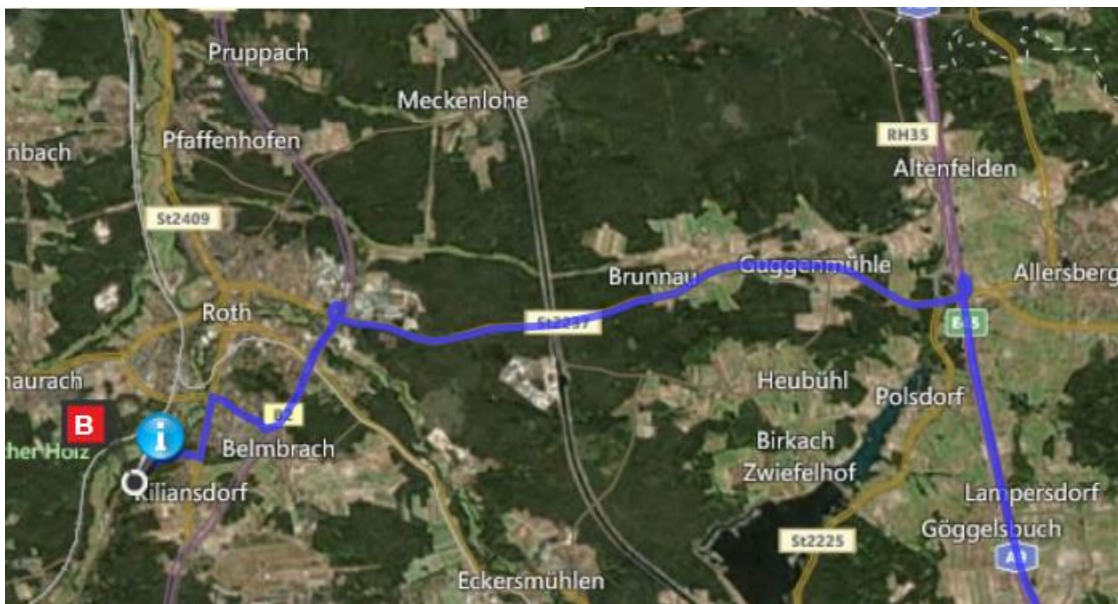

Vacation house CasaAppelt

Alte Barnsdorfer Str. 86 A
91154 Roth

Phone 09171 88151

Mail CasaAppelt@t-online.de

How to find us - by car

- From Berlin or Munic via A9

- From Stuttgart or Nuremberg via A6 and B2

Vacation house CasaAppelt

Alte Barnsdorfer Str. 86 A
91154 Roth

Phone 09171 88151

Mail CasaAppelt@t-online.de

How to find us - by train

- railway timetable of DB Bahn

http://www.bahn.de/p_en/view/index.shtml

A screenshot of the Deutsche Bahn website's search interface. At the top, there is a red navigation bar with the text 'Offers Discover Germany Booki'. Below this, there is a search area with a dropdown menu labeled 'Information & tickets'. Underneath, there are two tabs: 'Information & booking' (which is selected) and 'Saver fare finder'. There are two input fields: the first is labeled 'From station/stop or location, street ...' and has a yellow star icon to its right; the second field contains the text 'Roth (Mittelfranken) Bahnhof'.