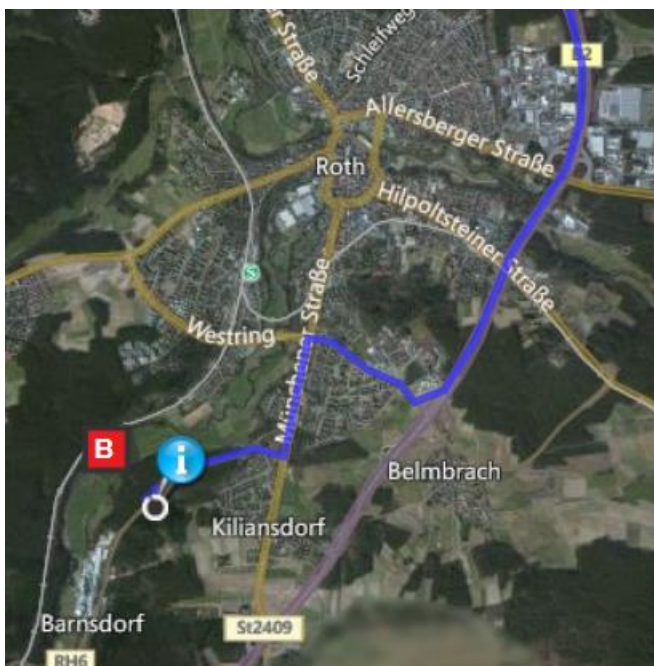

Vacation house CasaAppelt

Alte Barnsdorfer Str. 86 A
91154 Roth

Phone 09171 88151

Mail CasaAppelt@t-online.de

How to find us - by car

- From Berlin or Munic via A9

- From Stuttgart or Nuremberg via A6 and B2

Vacation house CasaAppelt

Alte Barnsdorfer Str. 86 A
91154 Roth

Phone 09171 88151

Mail CasaAppelt@t-online.de

How to find us - by train

- railway timetable of DB Bahn

http://www.bahn.de/p_en/view/index.shtml

A screenshot of the DB website's search interface. At the top, there is a red navigation bar with the text 'Offers Discover Germany Booki'. Below this, there is a search area with a dropdown menu labeled 'Information & tickets'. Underneath, there are two tabs: 'Information & booking' (which is selected) and 'Saver fare finder'. There are two input fields: the first is labeled 'From station/stop or location, street ...' and has a star icon to its right; the second is labeled 'Roth (Mittelfranken) Bahnhof'.