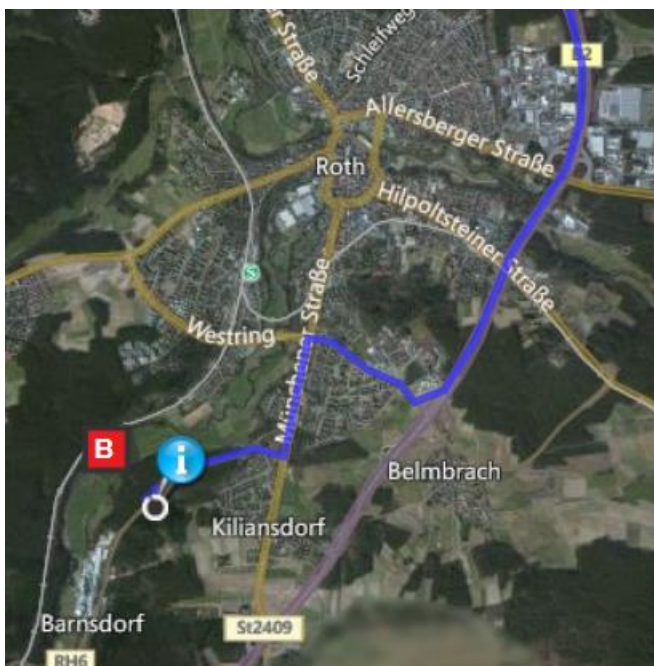

Vacation house CasaAppelt

Alte Barnsdorfer Str. 86 A
91154 Roth

Phone 09171 88151

Mail CasaAppelt@t-online.de

How to find us - by car

- From Berlin or Munic via A9

- From Stuttgart or Nuremberg via A6 and B2

Vacation house CasaAppelt

Alte Barnsdorfer Str. 86 A
91154 Roth

Phone 09171 88151

Mail CasaAppelt@t-online.de

How to find us - by train

- railway timetable of DB Bahn

http://www.bahn.de/p_en/view/index.shtml

A screenshot of the Deutsche Bahn website's search interface. At the top, there is a red navigation bar with the text 'Offers Discover Germany Booki'. Below this, there is a search area with a dropdown menu labeled 'Information & tickets'. Underneath, there are two tabs: 'Information & booking' (which is selected) and 'Saver fare finder'. There are two input fields: the first is labeled 'From station/stop or location, street ...' and has a yellow star icon to its right; the second field contains the text 'Roth (Mittelfranken) Bahnhof'.