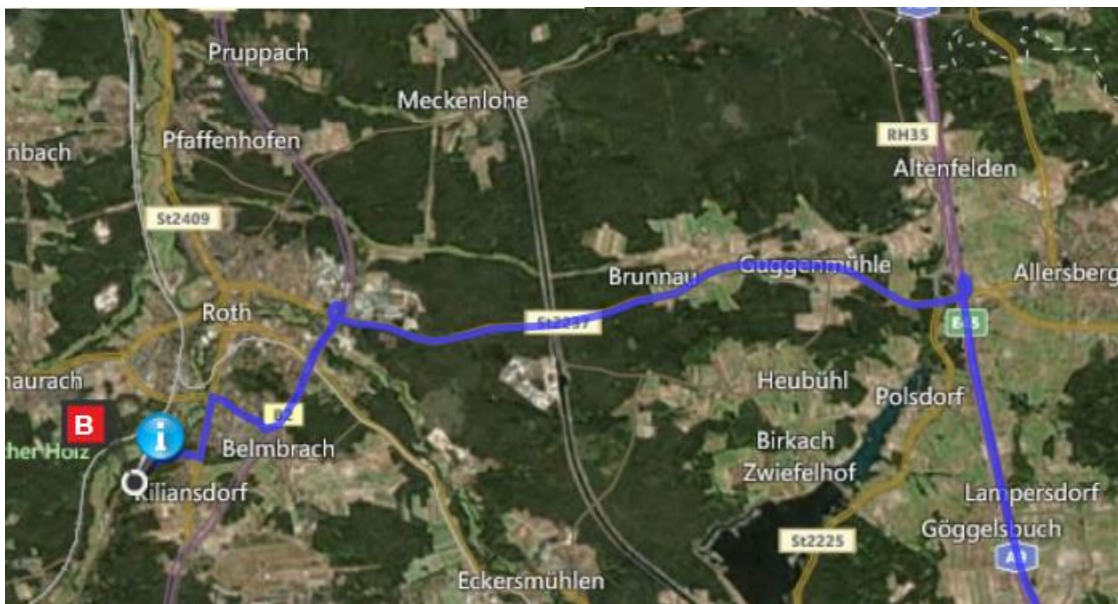

Vacation house CasaAppelt

Alte Barnsdorfer Str. 86 A
91154 Roth

Phone 09171 88151

Mail CasaAppelt@t-online.de

How to find us - by car

- From Berlin or Munic via A9

- From Stuttgart or Nuremberg via A6 and B2

Vacation house CasaAppelt

Alte Barnsdorfer Str. 86 A
91154 Roth

Phone 09171 88151

Mail CasaAppelt@t-online.de

How to find us - by train

- railway timetable of DB Bahn

http://www.bahn.de/p_en/view/index.shtml

A screenshot of the DB website's search interface. At the top, there is a red navigation bar with the text 'Offers Discover Germany Booki'. Below this, there is a search area with a dropdown menu labeled 'Information & tickets'. Underneath, there are two tabs: 'Information & booking' (which is selected) and 'Saver fare finder'. There are two input fields: the first is labeled 'From station/stop or location, street ...' and has a star icon to its right; the second is labeled 'Roth (Mittelfranken) Bahnhof'.